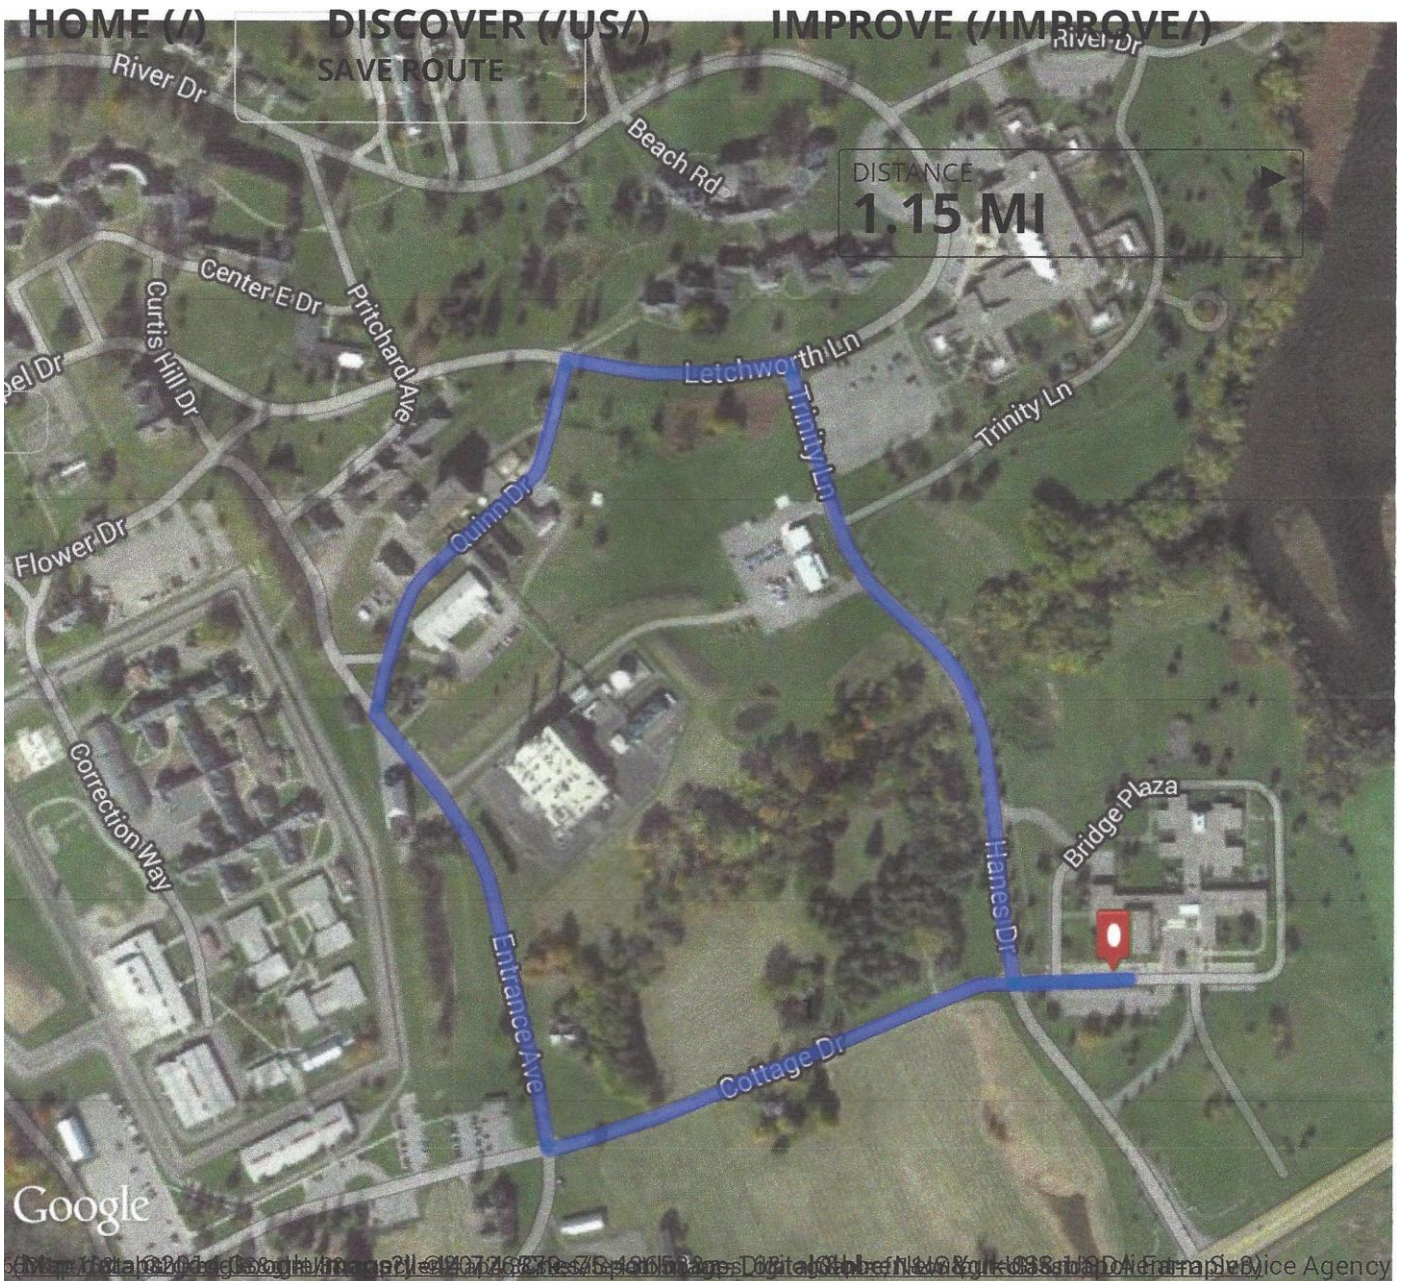

1.63 Mile Walk Starting at C/Y

As you leave the building, go right and follow sidewalk to Hanes Dr.
Turn right onto Hanes Dr. and follow until you reach Letchworth Lane
Go right onto Letchworth Lane, which will turn into River Dr.
Follow River Dr. to Pritchard Ave. and go left onto Entrance Ave.
Follow Entrance Ave. to Cottage Dr. and take a left.
Cottage Dr. will bring you back to C/Y

1.15 Mile Walk Starting at C/Y

Take a right onto Hanes Dr. when leaving the parking lot
Follow Hanes Dr. to Letchworth Lane and go left
Go left onto Quinn Dr. and then a left onto Entrance Ave.
Take a left onto Cottage Dr. and follow back to C/Y