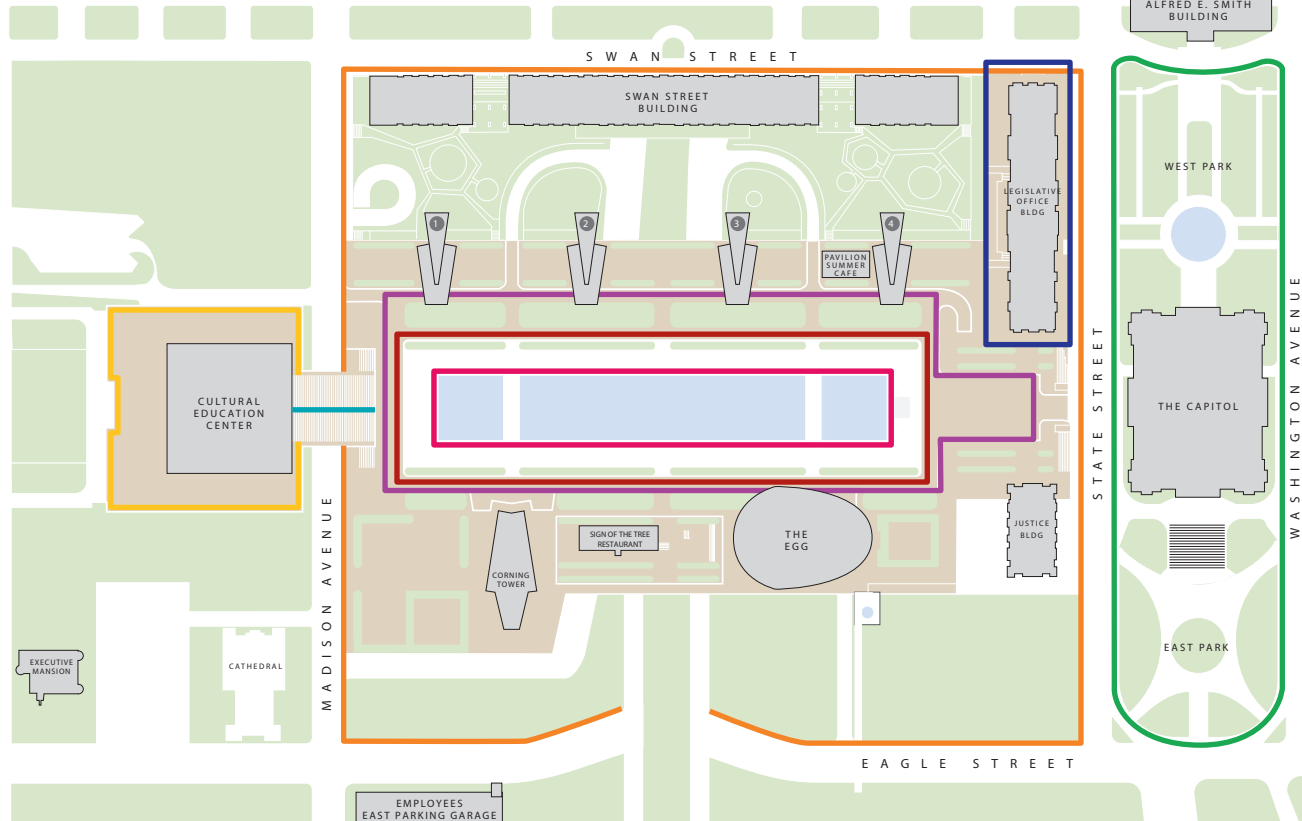

EMPIRE STATE PLAZA OUTDOOR WALKING MAP

**NYS Museum
4th floor
perimeter**
.264 mile
(550 steps)

**Madison/Eagle/
State/Swan**
.974 mile
(1900 steps)

**Around
fountains**
.42 mile
(800 steps)

Inner bricks
.50 mile
(1000 steps)

Outer bricks
.60 mile
(1200 steps)

**Around the
Legislature**
.30 mile
(700 steps)

Up the stairs
(85 steps)

**East/West
Capitol**
.60 mile
(1300 steps)