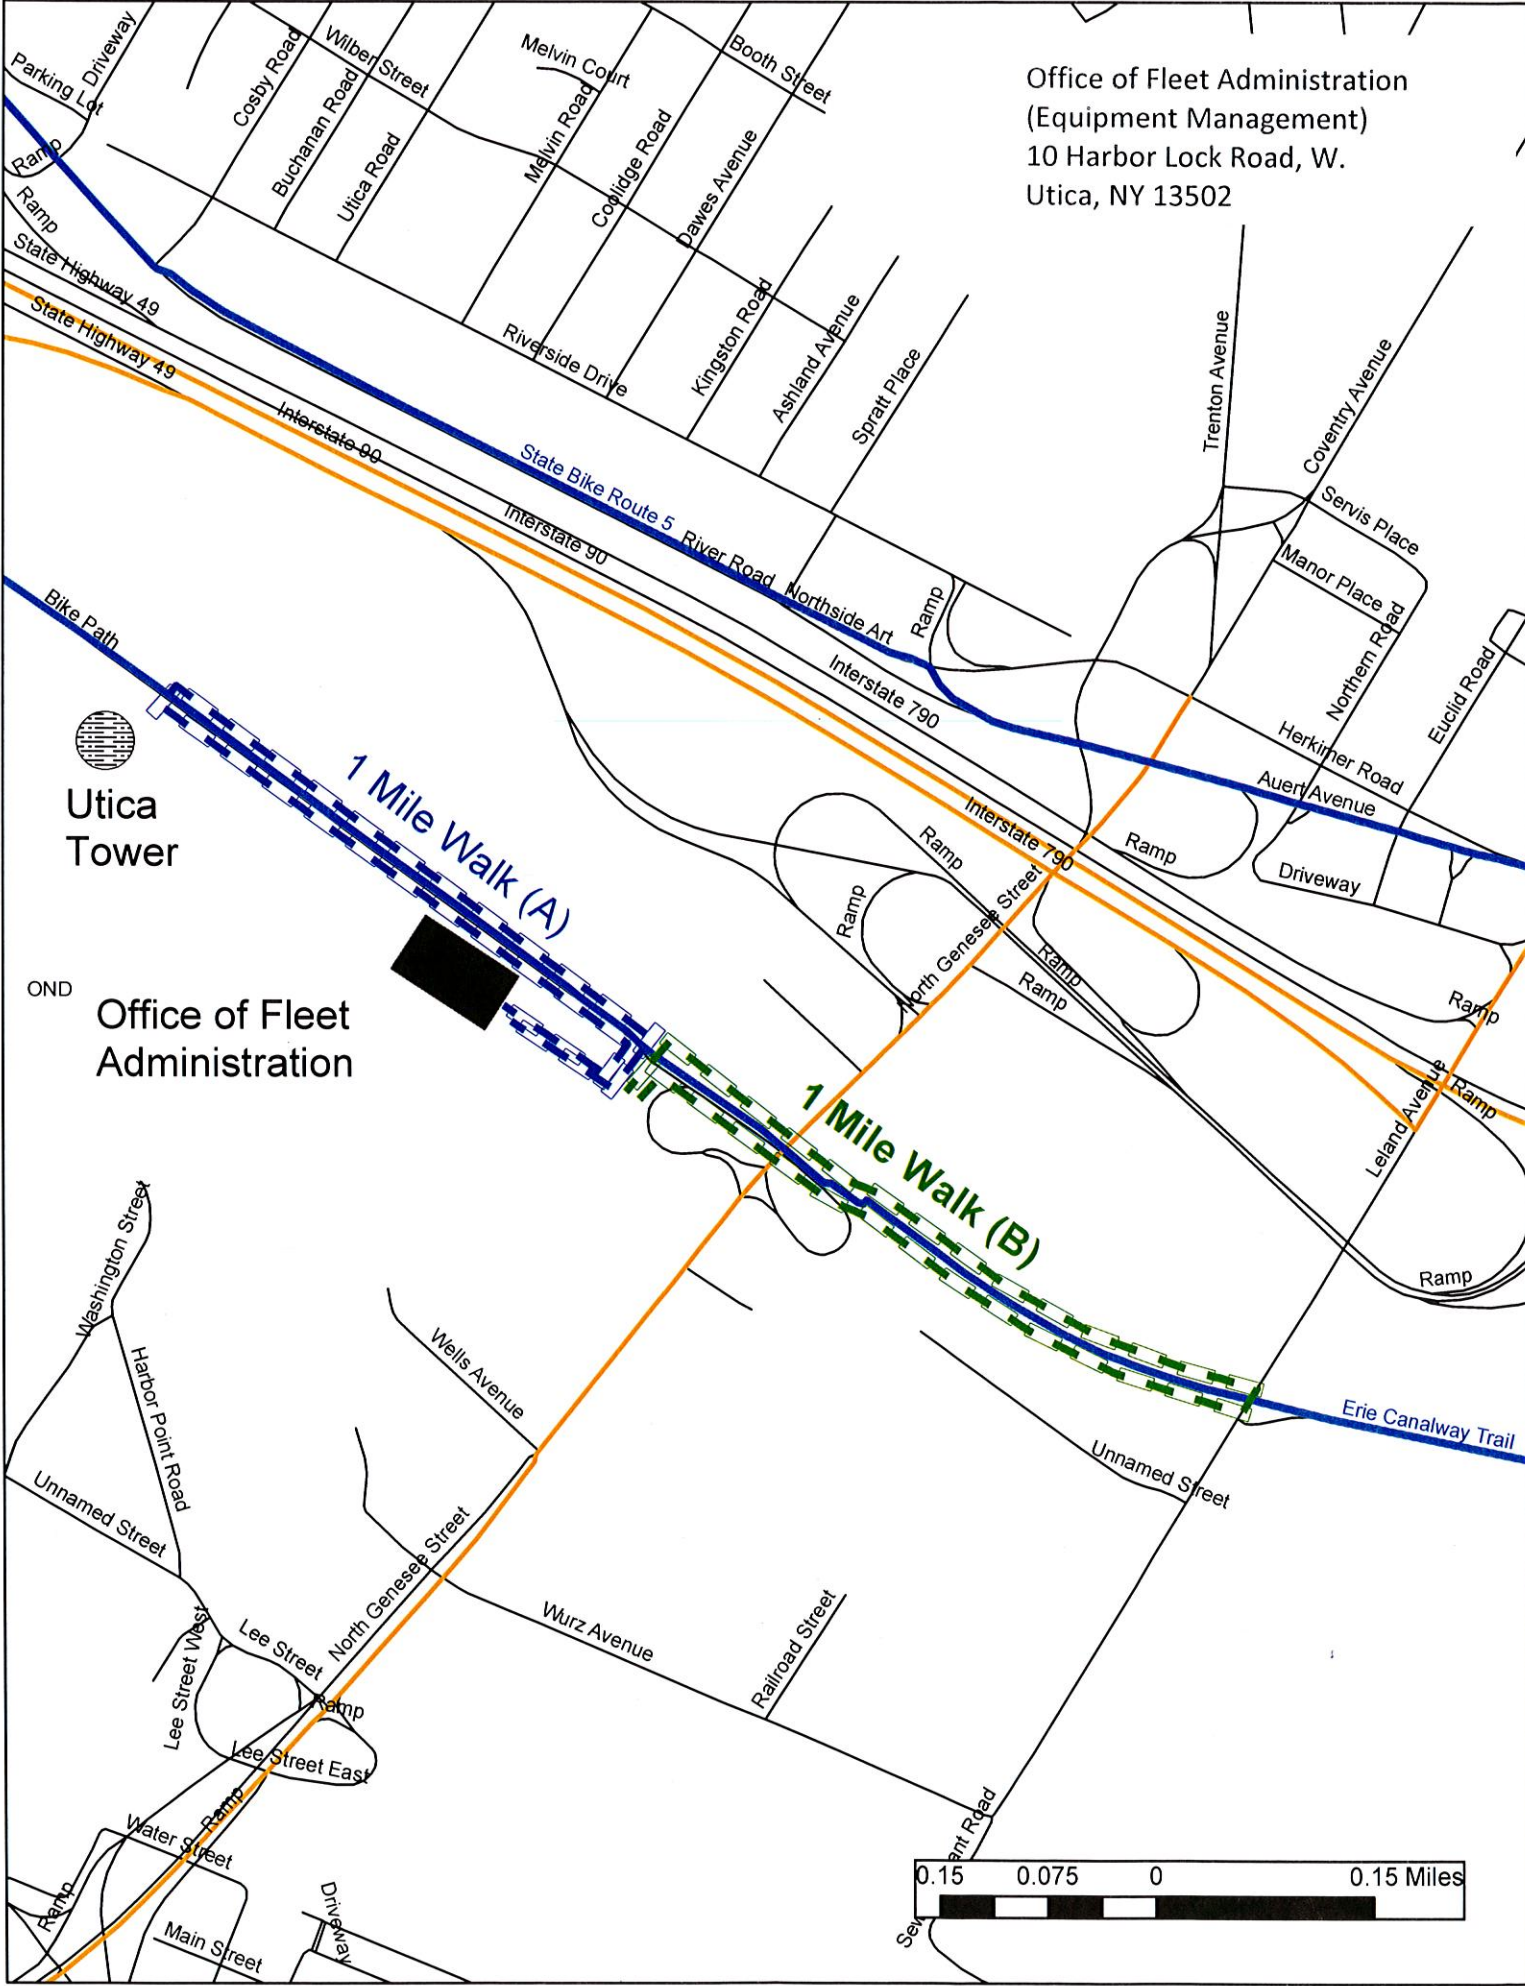

Let's Walk!

Equipment Management

1 Mile (A)

- ✓ Exit building's main door and walk out of the parking lot to the Erie Canalway Trail.
- ✓ Turn left onto the trail and walk until you are standing opposite of the UTICA tower.
- ✓ Turn around and walk back to the Equipment Management building.

You have walked 1 mile!

1 Mile (B)

- ✓ Exit building's main door and walk out of the parking lot to the Erie Canalway Trail.
- ✓ Turn right onto the trail and walk to Leland Ave.
- ✓ Turn around and walk back to the Equipment Management building.

You have walked 1 mile!

Office of Fleet Administration
(Equipment Management)
10 Harbor Lock Road, W.
Utica, NY 13502

Utica Tower

Office of Fleet Administration

1 Mile Walk (A)

1 Mile Walk (B)